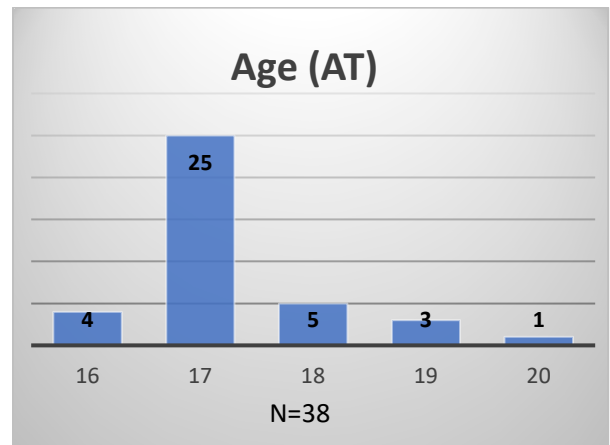

Daily Data Dashboard – March 24, 2023
Demographics for JTDC Population
Friday Morning Midnight Count

Total # of probation Involved youth¹: 1,136

¹ Probation Active: Any youth who is pending sentencing with an active social history, has been formally placed on probation or supervision with Cook County Juvenile Probation on the date of the report.

*Age, Gender and Race for Criminal Court population (N=1) is not represented in this report.

Data sources: cFive Supervisor – Probation Population and RMIS – JTDC Population

Daily Data Dashboard – March 24, 2023
Demographics for JTDC Population
Friday Morning Midnight Count