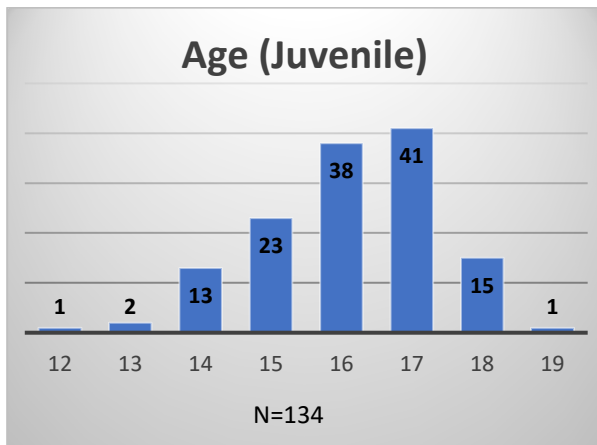

Daily Data Dashboard – March 24, 2023
Demographics for JTDC Population
Friday Morning Midnight Count

Total # of probation Involved youth¹: 1,136

¹ Probation Active: Any youth who is pending sentencing with an active social history, has been formally placed on probation or supervision with Cook County Juvenile Probation on the date of the report.

*Age, Gender and Race for Criminal Court population (N=1) is not represented in this report.

Data sources: cFive Supervisor – Probation Population and RMIS – JTDC Population

Daily Data Dashboard – March 24, 2023
Demographics for JTDC Population
Friday Morning Midnight Count