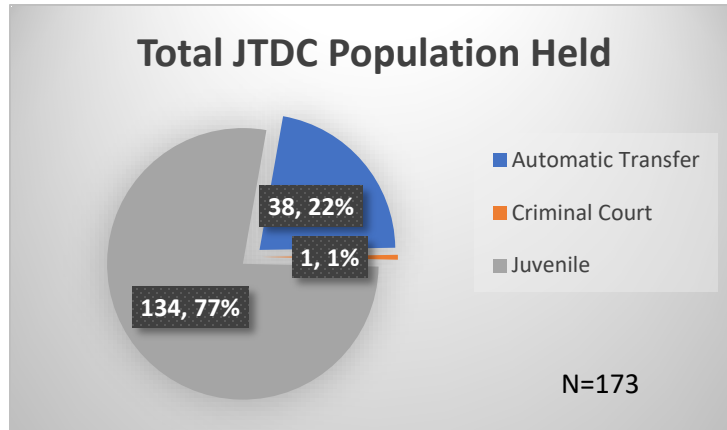

Daily Data Dashboard – March 24, 2023
Demographics for JTDC Population
Friday Morning Midnight Count

Total # of probation Involved youth¹: 1,136

¹ Probation Active: Any youth who is pending sentencing with an active social history, has been formally placed on probation or supervision with Cook County Juvenile Probation on the date of the report.

*Age, Gender and Race for Criminal Court population (N=1) is not represented in this report.

Data sources: cFive Supervisor – Probation Population and RMIS – JTDC Population

Daily Data Dashboard – March 24, 2023
Demographics for JTDC Population
Friday Morning Midnight Count