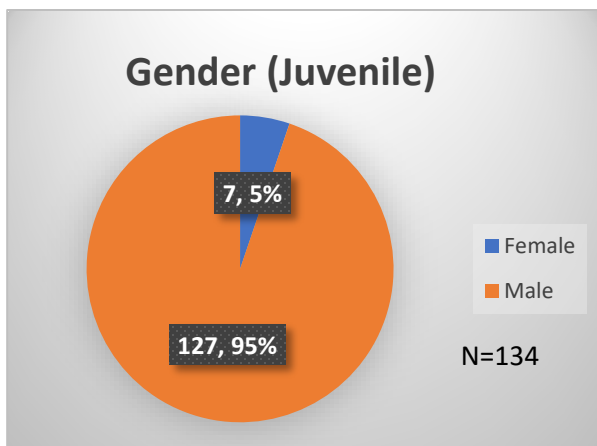

Daily Data Dashboard – March 24, 2023
Demographics for JTDC Population
Friday Morning Midnight Count

Total # of probation Involved youth¹: 1,136

¹ Probation Active: Any youth who is pending sentencing with an active social history, has been formally placed on probation or supervision with Cook County Juvenile Probation on the date of the report.

*Age, Gender and Race for Criminal Court population (N=1) is not represented in this report.

Data sources: cFive Supervisor – Probation Population and RMIS – JTDC Population

Daily Data Dashboard – March 24, 2023
Demographics for JTDC Population
Friday Morning Midnight Count