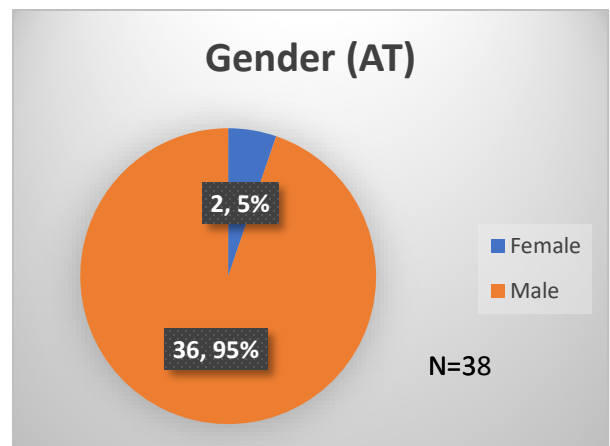

Daily Data Dashboard – March 24, 2023
Demographics for JTDC Population
Friday Morning Midnight Count

Total # of probation Involved youth¹: 1,136

¹ Probation Active: Any youth who is pending sentencing with an active social history, has been formally placed on probation or supervision with Cook County Juvenile Probation on the date of the report.

*Age, Gender and Race for Criminal Court population (N=1) is not represented in this report.

Data sources: cFive Supervisor – Probation Population and RMIS – JTDC Population

Daily Data Dashboard – March 24, 2023
Demographics for JTDC Population
Friday Morning Midnight Count